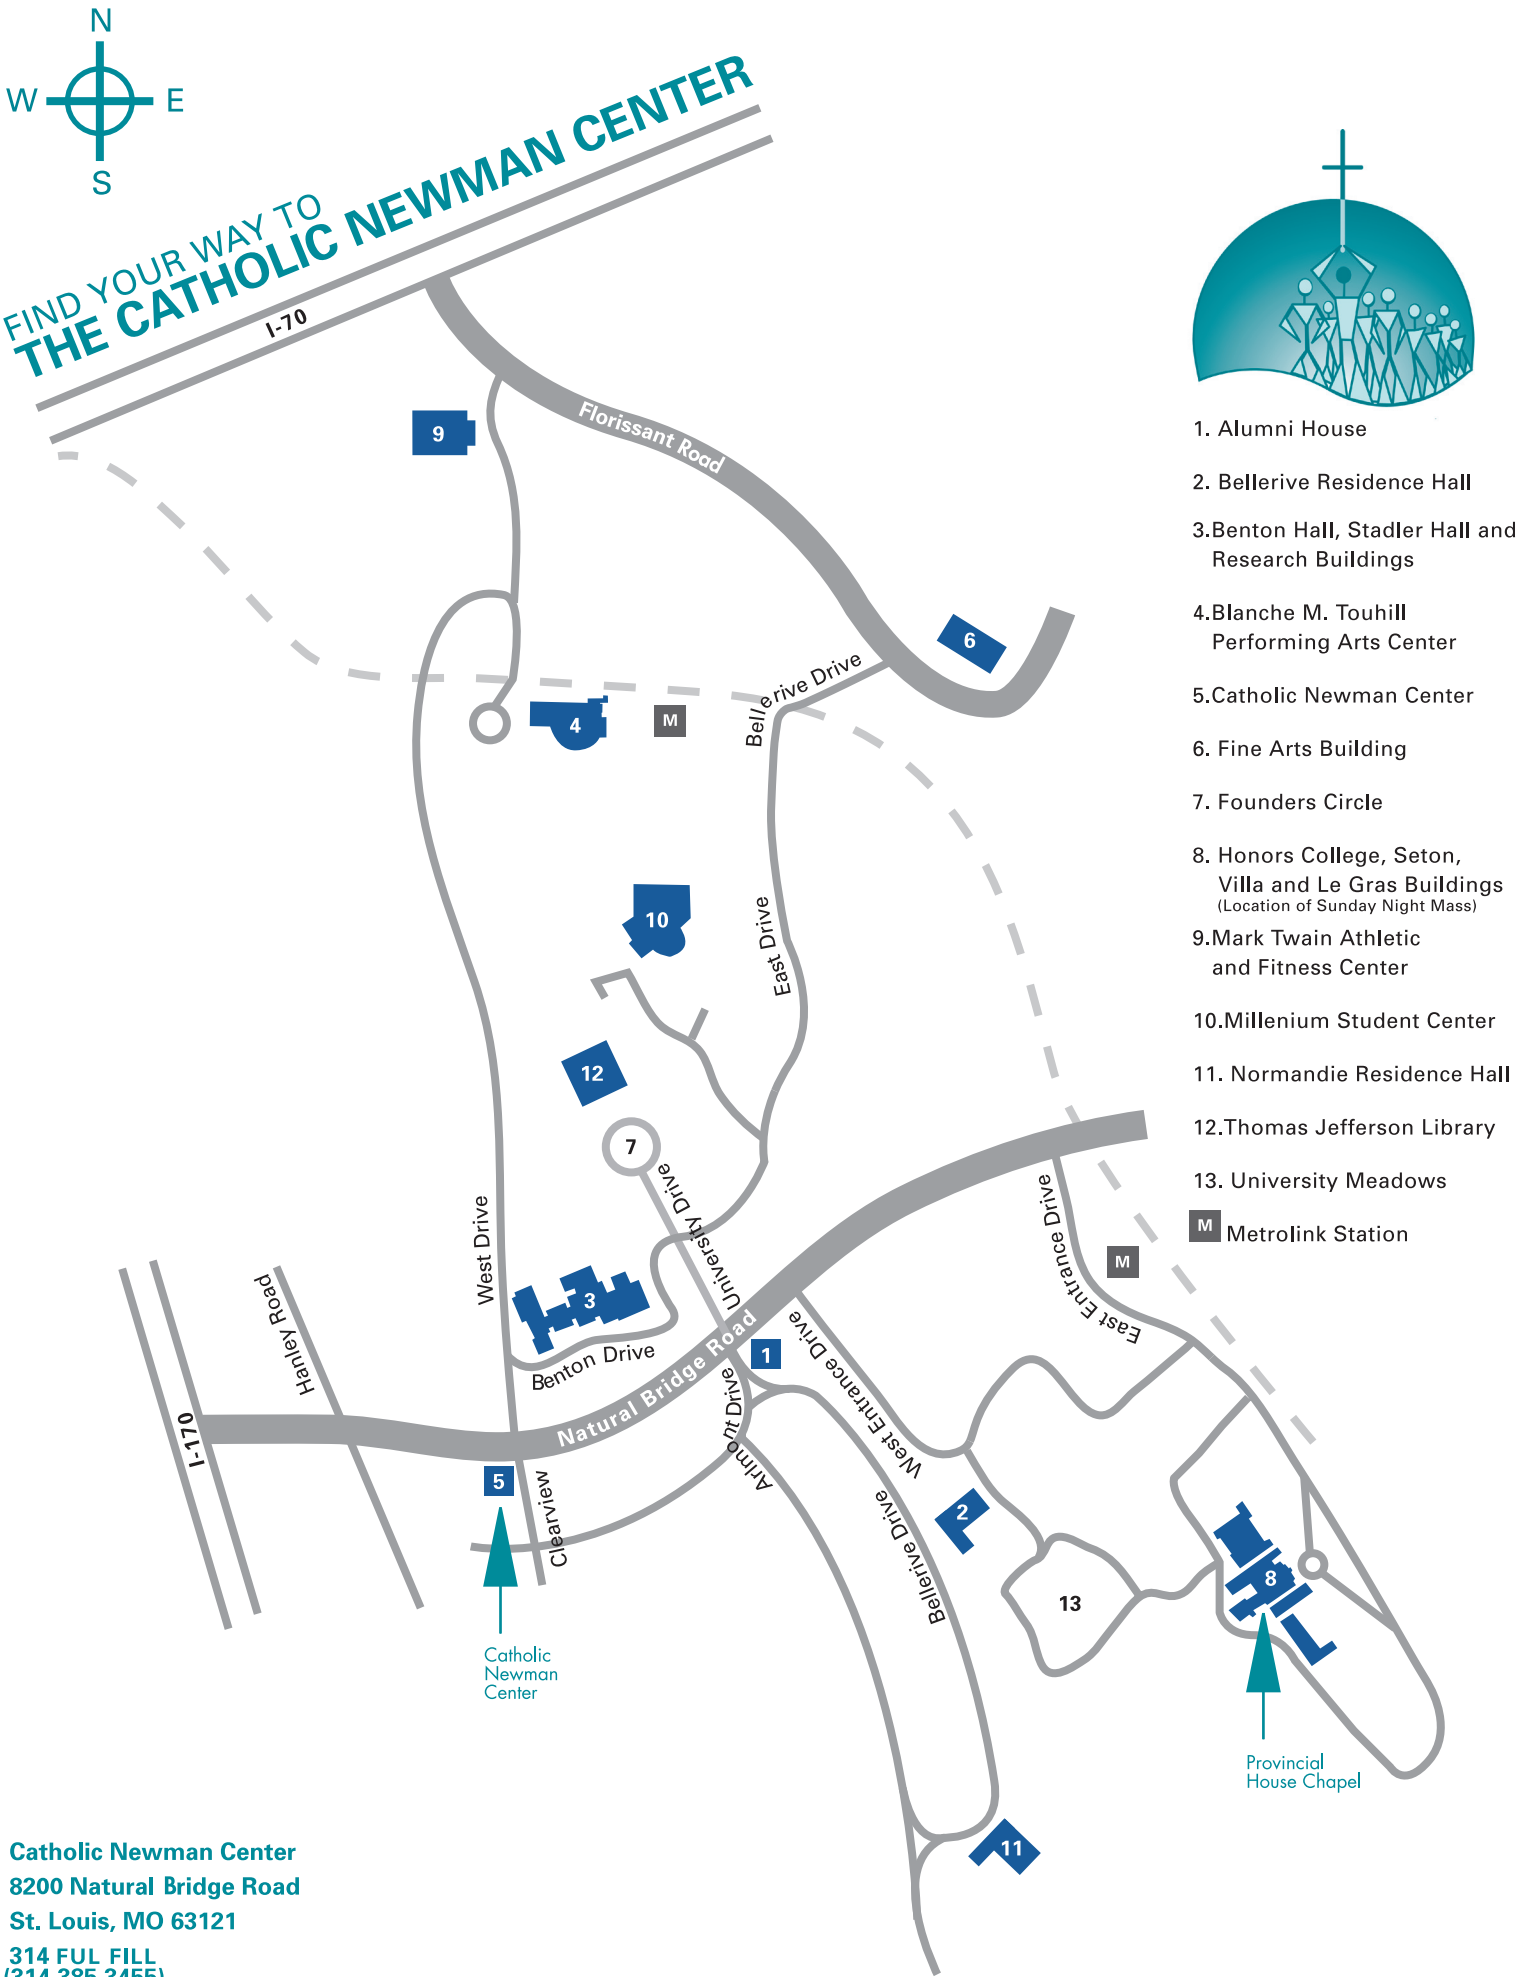

FIND YOUR WAY TO THE CATHOLIC NEWMAN CENTER

1. Alumni House
 2. Bellerive Residence Hall
 3. Benton Hall, Stadler Hall and Research Buildings
 4. Blanche M. Touhill Performing Arts Center
 5. Catholic Newman Center
 6. Fine Arts Building
 7. Founders Circle
 8. Honors College, Seton, Villa and Le Gras Buildings (Location of Sunday Night Mass)
 9. Mark Twain Athletic and Fitness Center
 10. Millennium Student Center
 11. Normandie Residence Hall
 12. Thomas Jefferson Library
 13. University Meadows
- M** MetroLink Station

Catholic Newman Center
8200 Natural Bridge Road
St. Louis, MO 63121
314 FUL FILL
(314 385 3455)